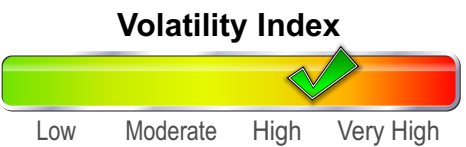

Video Reel Configuration:
3 x 5

Ways to Win:
40 Lines

Random Wild Frequency:
1 in 40 base game plays

Free Game Frequency:
1 in 150 plays

RTP Models:
86%, 88%, 90% & 92%

Jackpot Levels:
Mega, Major & Minor
(See jackpot table)

Available Denominations					
$0.01, $0.02, $0.05, $0.10, $0.25, $0.50, $1.00, $2.00, $5.00, $10.00, $25.00, $50.00					
Bet Levels					
Bet Configuration 1	40	80	120	160	200
Bet Configuration 2	40	80	120	200	400

Maximum Liability		
Wager (cr)	Maximum Observed Win (cr)	Frequency (1 in x Games)
200	500,000	1 in 34,000,000
400	1,000,000	1 in 34,000,000

Max Liability based on simulation of 34,000,000 games.

Jackpot Table			
Level	Type	Jackpot (cr)*	Free Games**
Mega	Static Jackpot	10,000 credits*	50
Major	Static Jackpot	5,000 credits*	10
Minor	Static Jackpot	500 credits*	5

**Multiplied by player's bet multiplier.
**When jackpot is won, respective free games are also awarded.*

CONFIDENTIAL For Gaming Arts Customer's Internal Use Only. Do Not Reproduce or Disclose.

**VertX® Grand
49" HD Portrait**

Cabinet Specifications
Height: 101.9" (258.8cm)
Width: 27.9" (70.9cm)
Depth: 30.2" (76.7cm)
Power Consumption:
120VAC 4.1 Amps (500 watts)
240VAC 2.1 Amps (500 watts)
Weight per Cabinet:
481 lbs. (218.2kg)
Without Topper:
451 lbs (204.6kg)

Also available on the Phocus™ Cabinet