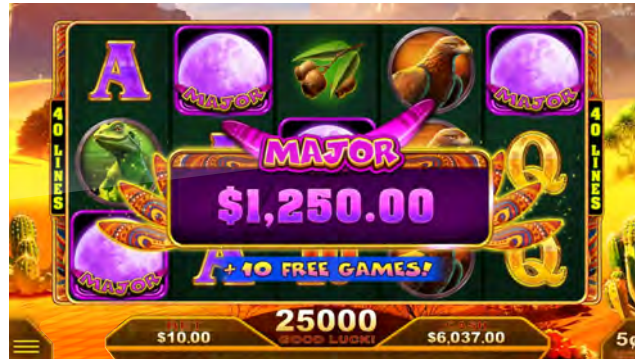

ROO'S WILD!

ROO WILDS, WILDS & MORE WILDS

Wild Feature can be activated in both the base game and the Free Games. When Three or More of the same symbol appear, Symbols may transform into Wild Symbols. Higher feature frequency during Free Games.

JACKPOTS PLUS FREE GAMES

Two ways to trigger the Free Games: Three or more Scatters or Free Games are also awarded with any jackpot win! Jackpots award 5, 10, and 50 Free Games respectively.

KEY FEATURES

Roo's Wild is sure to give your Players a truly Wild Ride! Players will love the exciting and frequent random WILD feature often leading to explosive wins. The three jackpot levels not only award their jackpots, they also award up to 50 Free Games! Free Games are a thrill a minute with a higher probability of added wilds and very frequent retriggers!

Video Reel Configuration:
3 x 5

Ways to Win:
40 Lines

Random Wild Frequency:
1 in 40 base game plays

Free Game Frequency:
1 in 150 plays

RTP Models:
86%, 88%, 90% & 92%

Jackpot Levels:
Mega, Major & Minor
(See jackpot table)