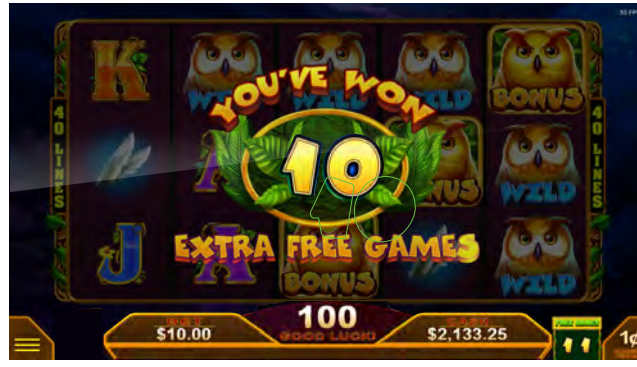

# HOO'S WILD!

## WILDS, WILDS & MORE WILDS

Wild Feature can be activated in both the base game and the Free Games. When Three or More of the same symbol appear, Symbols may transform into Wild Symbols. Higher feature frequency during Free Games.

## JACKPOTS WITH FREE GAMES

Two ways to trigger the Free Games:  
Three or more Scatters or Free Games are also awarded with any jackpot win! Jackpots award 5, 10, and 50 Free Games respectively.

## KEY FEATURES

Get ready for a truly WILD ride with Hoo's Wild! Players will love the exciting and frequent random WILD feature often leading to explosive wins. The three jackpot levels not only award their jackpots, they also award up to 50 Free Games! Free Games are a thrill a minute with a higher probability of added wilds and very frequent retriggers!