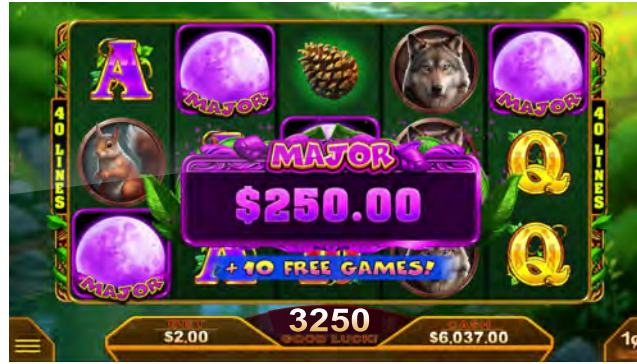

# HOO'S WILD!

## WILDS, WILDS & MORE WILDS

Wild Feature can be activated in both the base game and the Free Games. When Three or More of the same symbol appear, Symbols may transform into Wild Symbols. Higher feature frequency during Free Games.

## JACKPOTS WITH FREE GAMES

Two ways to trigger the Free Games:  
Three or more Scatters or Free Games are also awarded with any jackpot win! Jackpots award 5, 10, and 50 Free Games respectively.

## KEY FEATURES

Get ready for a truly WILD ride with Hoo's Wild! Players will love the exciting and frequent random WILD feature often leading to explosive wins. The three jackpot levels not only award their jackpots, they also award up to 50 Free Games! Free Games are a thrill a minute with a higher probability of added wilds and very frequent retriggers!