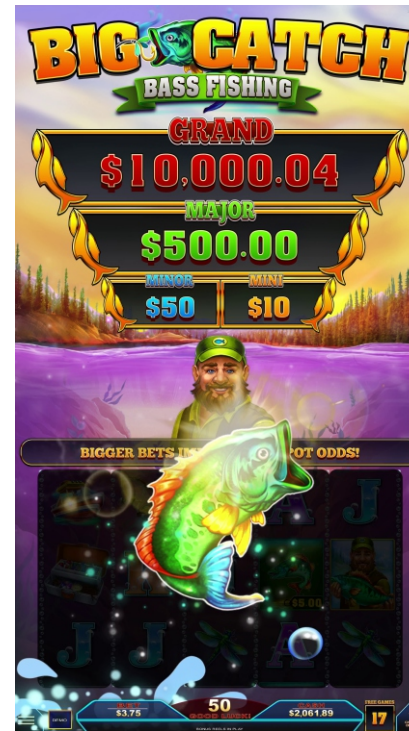

# BIG CATCH

## BASS FISHING

### CASH COLLECTION

The Master Fisherman knows where to find the big ones and awards all visible cash-on-reels prizes, and jackpots!

### FREE SPINS BONUS

3+ Scatters awards 10, 15, or 20 Free Games with fast-hitting re-triggers and boosted fisherman frequency during the free spins!