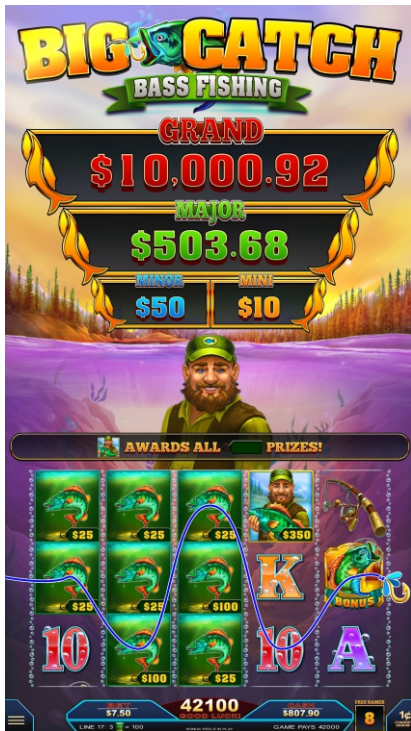

# BIG CATCH

## BASS FISHING

### CASH COLLECTION

The Master Fisherman knows where to find the big ones and awards all visible cash-on-reels prizes, and jackpots!

### FREE SPINS BONUS

3+ Scatters awards 10, 15, or 20 Free Games with fast-hitting re-triggers and boosted fisherman frequency during the free spins!