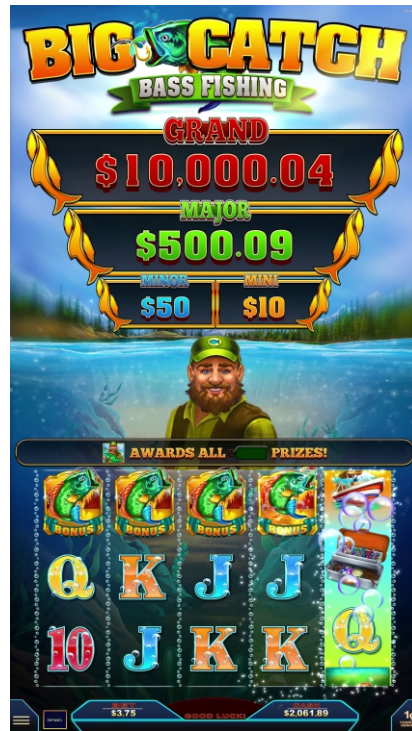

# BIG CATCH

## BASS FISHING

### CASH COLLECTION

The Master Fisherman knows where to find the big ones and awards all visible cash-on-reels prizes, and jackpots!

### FREE SPINS BONUS

3+ Scatters awards 10, 15, or 20 Free Games with fast-hitting re-triggers and boosted fisherman frequency during the free spins!