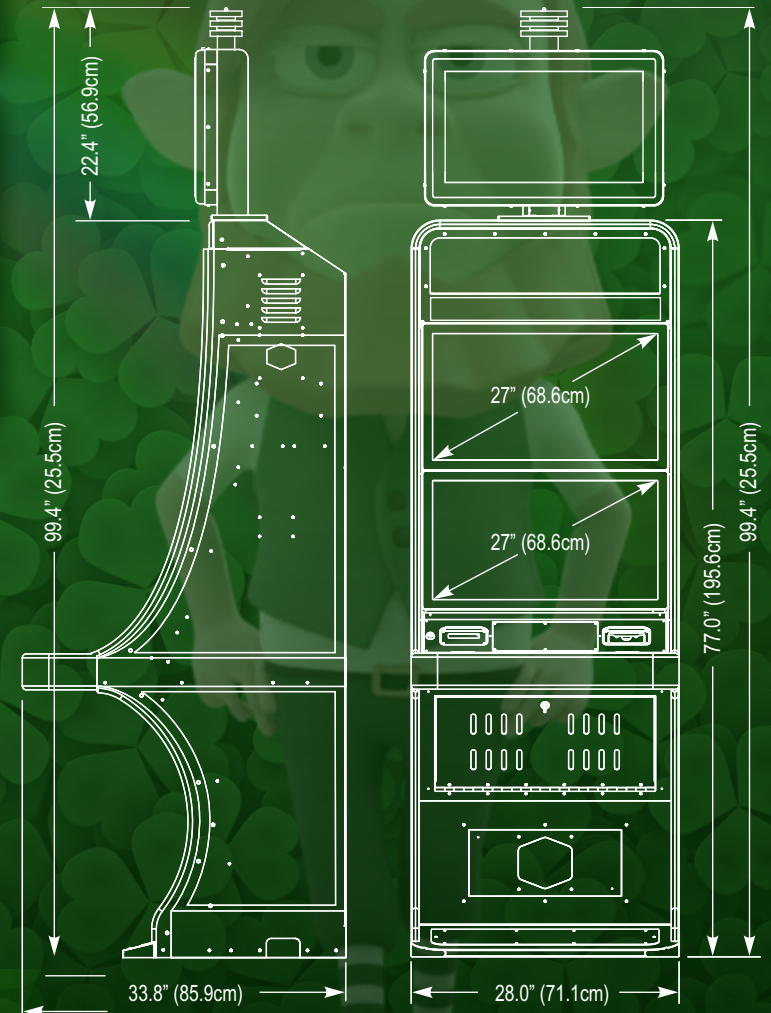

Lucky Pick LEPRECHAUN

Phocus® Hybrid Gaming Machine Dimensions and Specifications

When the Lucky Picks begin, a whole world of possibilities open up for the player!

Everything is possible when the Lucky Picks start hitting - Free Games, Multipliers and Wilds abound!

Video Reel Configuration:

- 3 lines, 5 reel

Way to Win:

- Up to 243

Cost to Cover:

- 5, 10, 30, 60 and 90 credits

Volatility Rating:

- Medium

Max Bet Options:

- 25 or 50 (5 credit min)
- 50 or 100 (10 credit min)
- 150 or 300 (30 credit min)
- 300 or 600 (60 credit min)
- 450 or 900 (90 credit min)

Denominations:

- 1¢, 2¢, 5¢, 10¢, 25¢, 50¢
- $1, $2, $5, $10, $25, $50

Lucky Pick Feature Frequency:

- Approximately 1 every 25 plays

Free Game Frequency:

- Approximately 1 every 80 plays

RTP Models:

- 85%, 86%, 88%, 90%, 92%, 94%, 96%

Fire-up your players with the exclusive Rocket Rollup™, a linkable 2 or 3-level mystery progressive available for low and high denomination configurations!

See technical sheets for further information and hardware specifications

CONFIDENTIAL - For Gaming Arts Customer's Internal Use Only. Do Not Reproduce or Disclose.