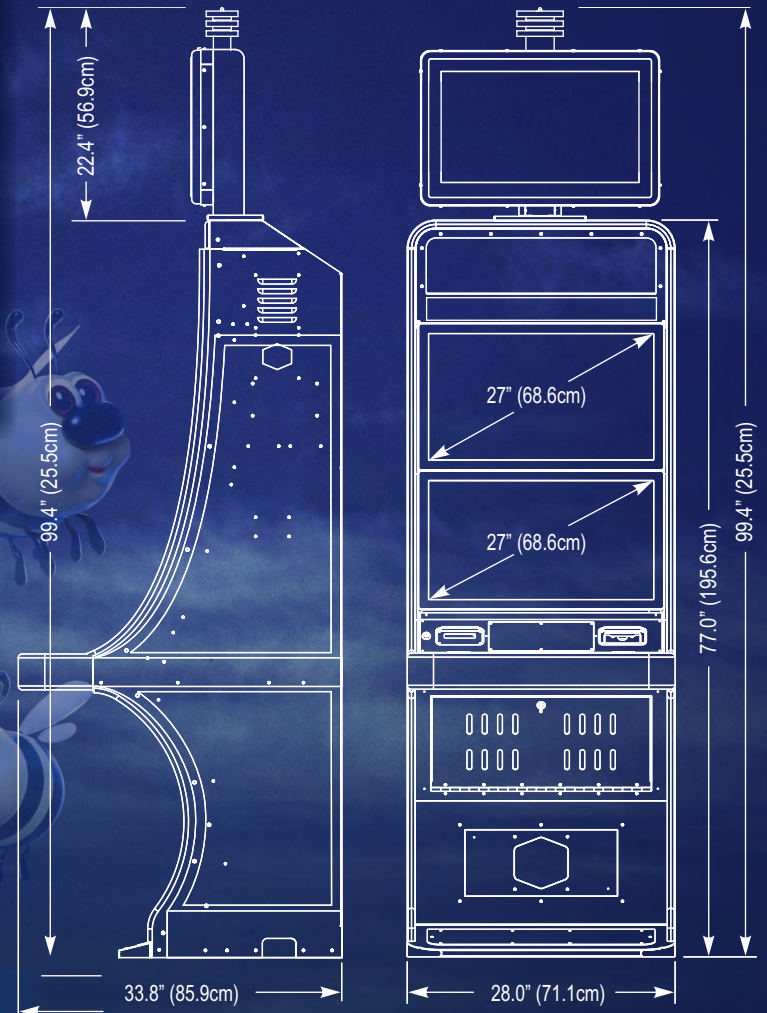

See technical sheets for further information and hardware specifications

Fire-up your players with the exclusive Rocket Rollup™, a linkable 2 or 3-level mystery progressive available for low and high denomination configurations!