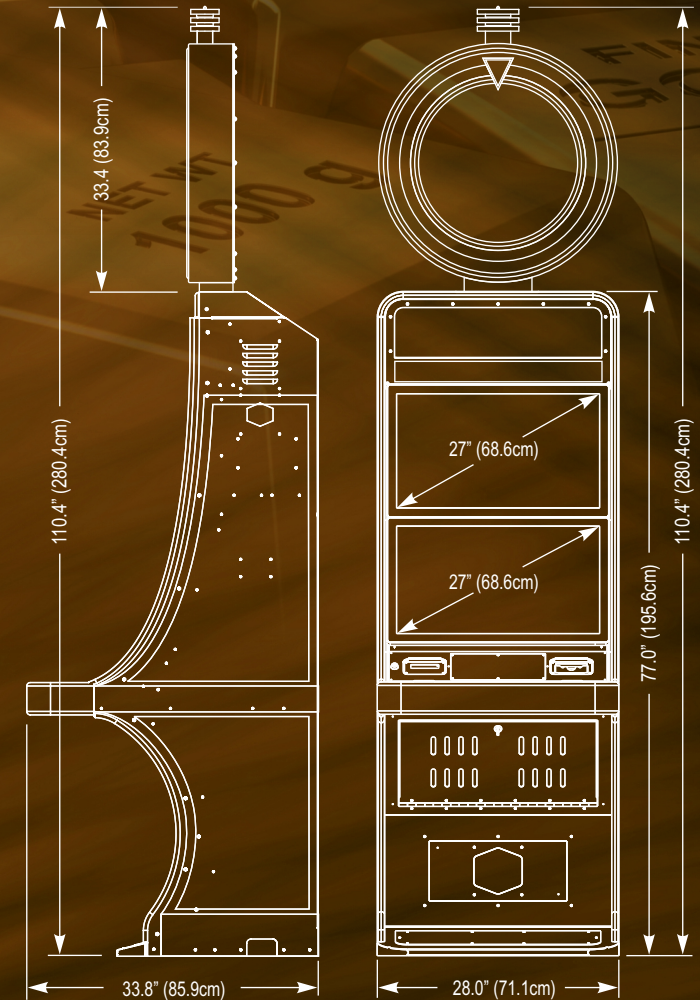

Phocus® HaloTop™ Gaming Machine Dimensions and Specifications

See technical sheets for further information and hardware specifications

CONFIDENTIAL - For Gaming Arts Customer's Internal Use Only. Do Not Reproduce or Disclose.

Video Reel Configuration:

- Optional configuration from 1 to 9 Lines

Cost to Cover:

- 1/3/5/9 Credits for 1/3/5/9 Lines

Volatility Rating:

- High

Max Bet Options:

- 10/30/50/90 Credits for 1/3/5/9 Lines
- Max Bet is up to 450 Credits with 9 Lines and a 50x Bet Multiplier enabled

Denominations:

- 1¢, 2¢, 5¢, 10¢, 25¢, 50¢
- $1, $2, $5, $10, $25, $50

Giant Gold Bar Frequency:

- Approximately 1 every 7.1 plays

Super Wheel Bonus Frequency:

- Approximately 1 every 145 plays

RTP Models:

- 86%, 88%, 90%, 92%, 94%, 96%

Jackpot Progressive

- Configurable