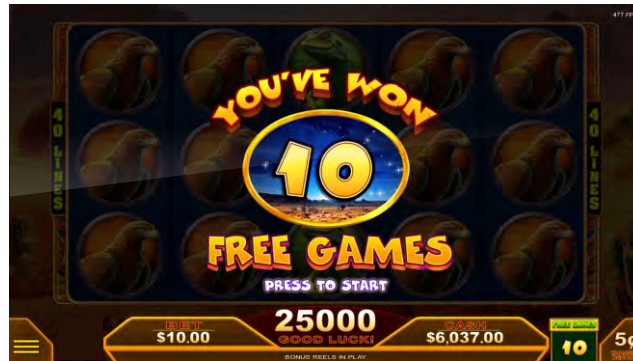

ROO'S WILD!

ROO WILDS, WILDS & MORE WILDS

Wild Feature can be activated in both the base game and the Free Games. When Three or More of the same symbol appear, Symbols may transform into Wild Symbols. Higher feature frequency during Free Games.

JACKPOTS PLUS FREE GAMES

Two ways to trigger the Free Games: Three or more Scatters or Free Games are also awarded with any jackpot win! Jackpots award 5, 10, and 50 Free Games respectively.

KEY FEATURES

Roo's Wild is sure to give your Players a truly Wild Ride! Players will love the exciting and frequent random WILD feature often leading to explosive wins. The three jackpot levels not only award their jackpots, they also award up to 50 Free Games! Free Games are a thrill a minute with a higher probability of added wilds and very frequent retriggers!