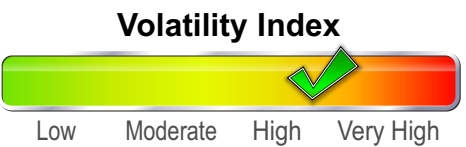

Video Reel Configuration:
3 x 5

Ways to Win:
40 Lines

Random Wild Frequency:
1 in 40 base game plays

Free Game Frequency:
1 in 150 plays

RTP Models:
86%, 88%, 90% & 92%

Jackpot Levels:
Mega, Major & Minor
(See jackpot table)

Available Denominations					
$0.01, $0.02, $0.05, $0.10, $0.25, $0.50, $1.00, $2.00, $5.00, $10.00, $25.00, $50.00					
Bet Levels					
Bet Configuration 1	40	80	120	160	200
Bet Configuration 2	40	80	120	200	400

Maximum Liability		
Wager (cr)	Maximum Observed Win (cr)	Frequency (1 in x Games)
200	500,000	1 in 34,000,000
400	1,000,000	1 in 34,000,000

Max Liability based on simulation of 34,000,000 games.

Jackpot Table			
Level	Type	Jackpot (cr)*	Free Games**
Mega	Static Jackpot	10,000 credits*	50
Major	Static Jackpot	5,000 credits*	10
Minor	Static Jackpot	500 credits*	5

*Multiplied by player's bet multiplier.
**When jackpot is won, respective free games are also awarded.

CONFIDENTIAL For Gaming Arts Customer's Internal Use Only. Do Not Reproduce or Disclose.

Phocus® Hybrid Dual Screen

Cabinet Specifications
Height: 99.4" (225cm)
Width: 28.0" (71cm)
Depth: 33.8" (86cm)
Power Consumption:
120VAC 1.6 Amps (192 watts)
240VAC .8 Amps (192 watts)
Weight per Cabinet:
442 lbs. (200.5kg)
Without Topper:
427 lbs (193.7kg)