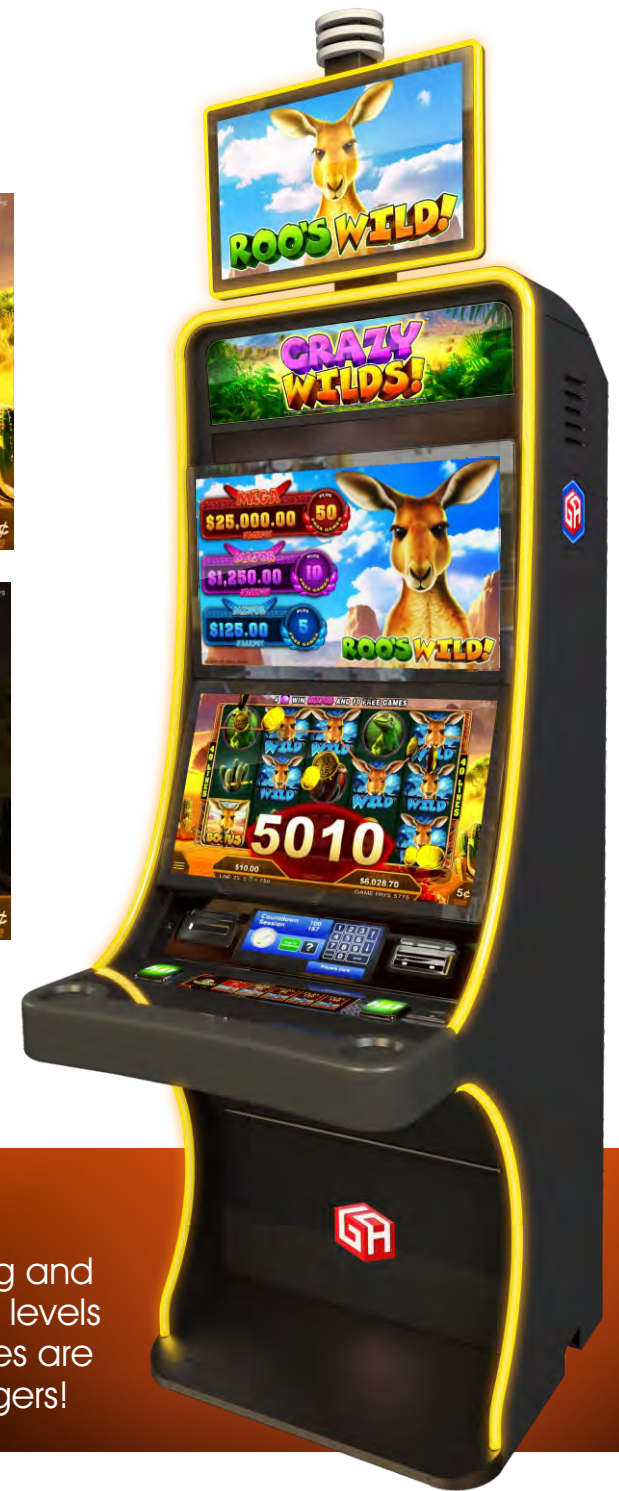

ROO'S WILD!

ROO WILDS, WILDS & MORE WILDS

Wild Feature can be activated in both the base game and the Free Games. When Three or More of the same symbol appear, Symbols may transform into Wild Symbols. Higher feature frequency during Free Games.

JACKPOTS PLUS FREE GAMES

Two ways to trigger the Free Games: Three or more Scatters or Free Games are also awarded with any jackpot win! Jackpots award 5, 10, and 50 Free Games respectively.

KEY FEATURES

Roo's Wild is sure to give your Players a truly Wild Ride! Players will love the exciting and frequent random WILD feature often leading to explosive wins. The three jackpot levels not only award their jackpots, they also award up to 50 Free Games! Free Games are a thrill a minute with a higher probability of added wilds and very frequent retriggers!

Video Reel Configuration:
3 x 5

Ways to Win:
40 Lines

Random Wild Frequency:
1 in 40 base game plays

Free Game Frequency:
1 in 150 plays

RTP Models:
86%, 88%, 90% & 92%

Jackpot Levels:
Mega, Major & Minor
(See jackpot table)