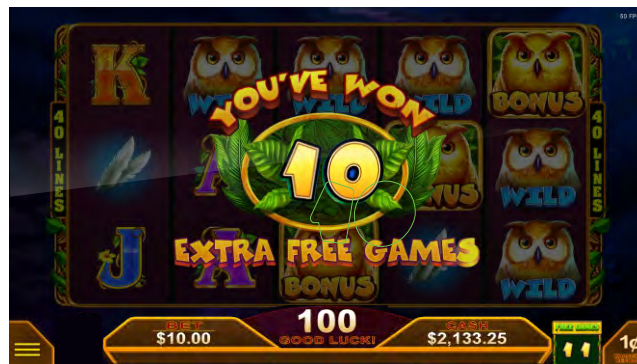

# HOO'S WILD!

## WILDS, WILDS & MORE WILDS

Wild Feature can be activated in both the base game and the Free Games. When Three or More of the same symbol appear, Symbols may transform into Wild Symbols. Higher feature frequency during Free Games.

## JACKPOTS WITH FREE GAMES

Two ways to trigger the Free Games:  
Three or more Scatters or Free Games are also awarded with any jackpot win! Jackpots award 5, 10, and 50 Free Games respectively.

## KEY FEATURES

Get ready for a truly WILD ride with Hoo's Wild! Players will love the exciting and frequent random WILD feature often leading to explosive wins. The three jackpot levels not only award their jackpots, they also award up to 50 Free Games! Free Games are a thrill a minute with a higher probability of added wilds and very frequent retriggers!