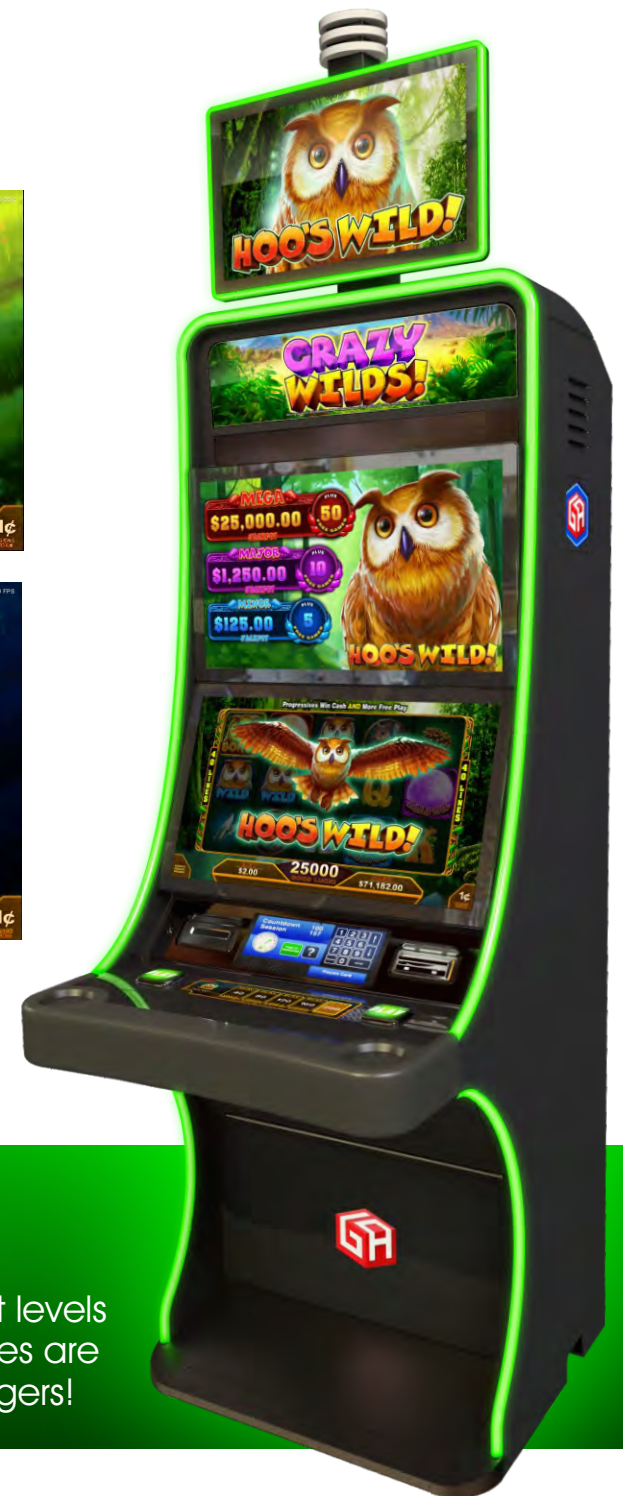

# HOO'S WILD!

## WILDS, WILDS & MORE WILDS

Wild Feature can be activated in both the base game and the Free Games. When Three or More of the same symbol appear, Symbols may transform into Wild Symbols. Higher feature frequency during Free Games.

## KEY FEATURES

Get ready for a truly WILD ride with Hoo's Wild! Players will love the exciting and frequent random WILD feature often leading to explosive wins. The three jackpot levels not only award their jackpots, they also award up to 50 Free Games! Free Games are a thrill a minute with a higher probability of added wilds and very frequent retriggers!

### Volatility Index

**Video Reel Configuration:**  
3 x 5

**Ways to Win:**  
40 Lines

**Random Wild Frequency:**  
1 in 40 base game plays

**Free Game Frequency:**  
1 in 150 plays

**RTP Models:**  
86%, 88%, 90% & 92%